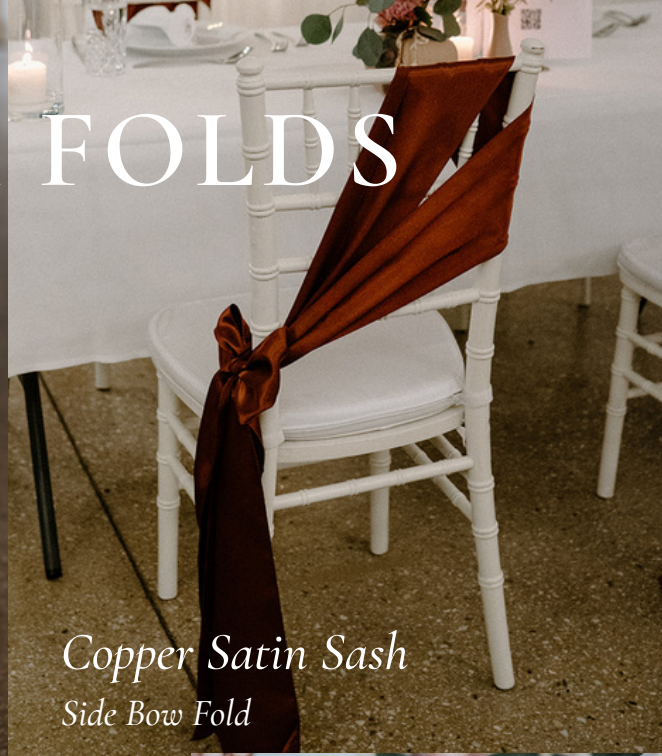

CHAIR SASHES & FOLDS