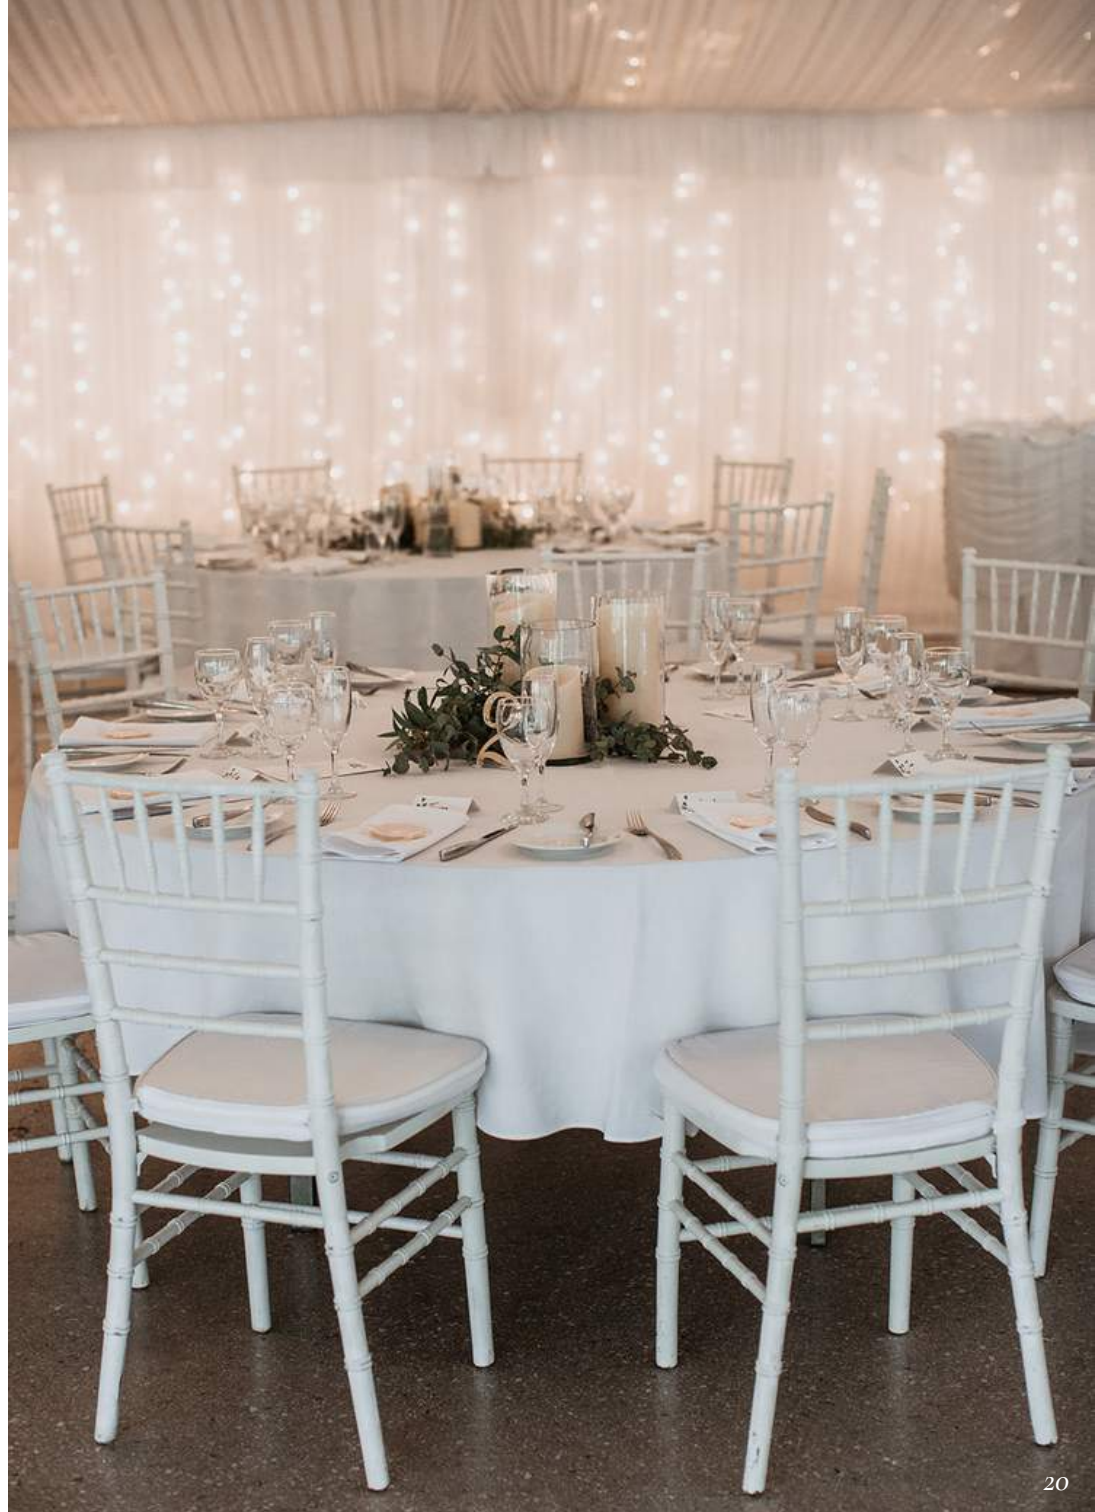

# TABLE CENTREPIECES

*Suitable for Round Tables*

*Crystal Centrepiece*  
*(15 Available)*

A tall, elegant silver centrepiece stands on a round table with a white tablecloth. It features a large, spherical arrangement of white peonies at the top, a silver band with a fringe of crystal beads, and a long, slender stem with a wide, flared base. Several small, lit candles in glass holders are scattered around the base of the centrepiece.